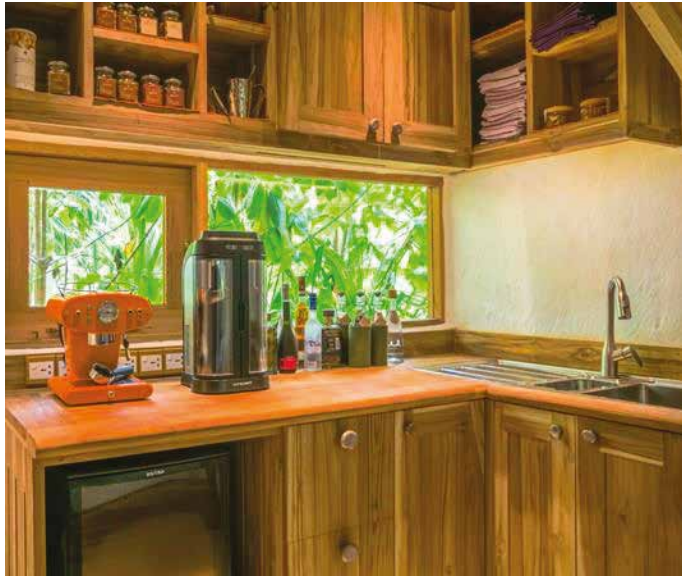

## Two Bedroom Crusoe Residence with Pool (Villa 70)

Two bedrooms

Total area 486 sqm. / 5,231 sq.ft. | Max Occupancy –four adults and two children or five adults

Discover a burst of excitement in this playfully indulgent luxury suite. Upstairs and downstairs bedrooms, a choice of sitting areas high and low, a swimming pool of your own, direct beach access, two lush open-air garden bathrooms, personal bicycles for island exploration and more. Discover your favourite spot. Ours? The private balcony reached via the gangway off the upstairs bedroom.

### All the luxurious details

- Double-storey villa with upstairs terrace with daybed
- Spacious master bedroom with king size bed with en suite toilet on the ground floor
- Guest bedroom with en suite bathroom on the first floor
- Private pool
- Large sitting room with daybed/sofas and a swing by the pool
- Luxurious open-air garden bathroom with large bathtub, separate shower and large hanging mirror
- Wine fridge
- Overhead fan, air conditioning, extensive mini bar and personal safe
- DVD player and Bose Hi-fi system with docking station for personal iPods
- Bicycles are provided for all villas
- Wi-Fi connection is provided in villa on request
- Barefoot Butler service for all villas
- IDD telephones