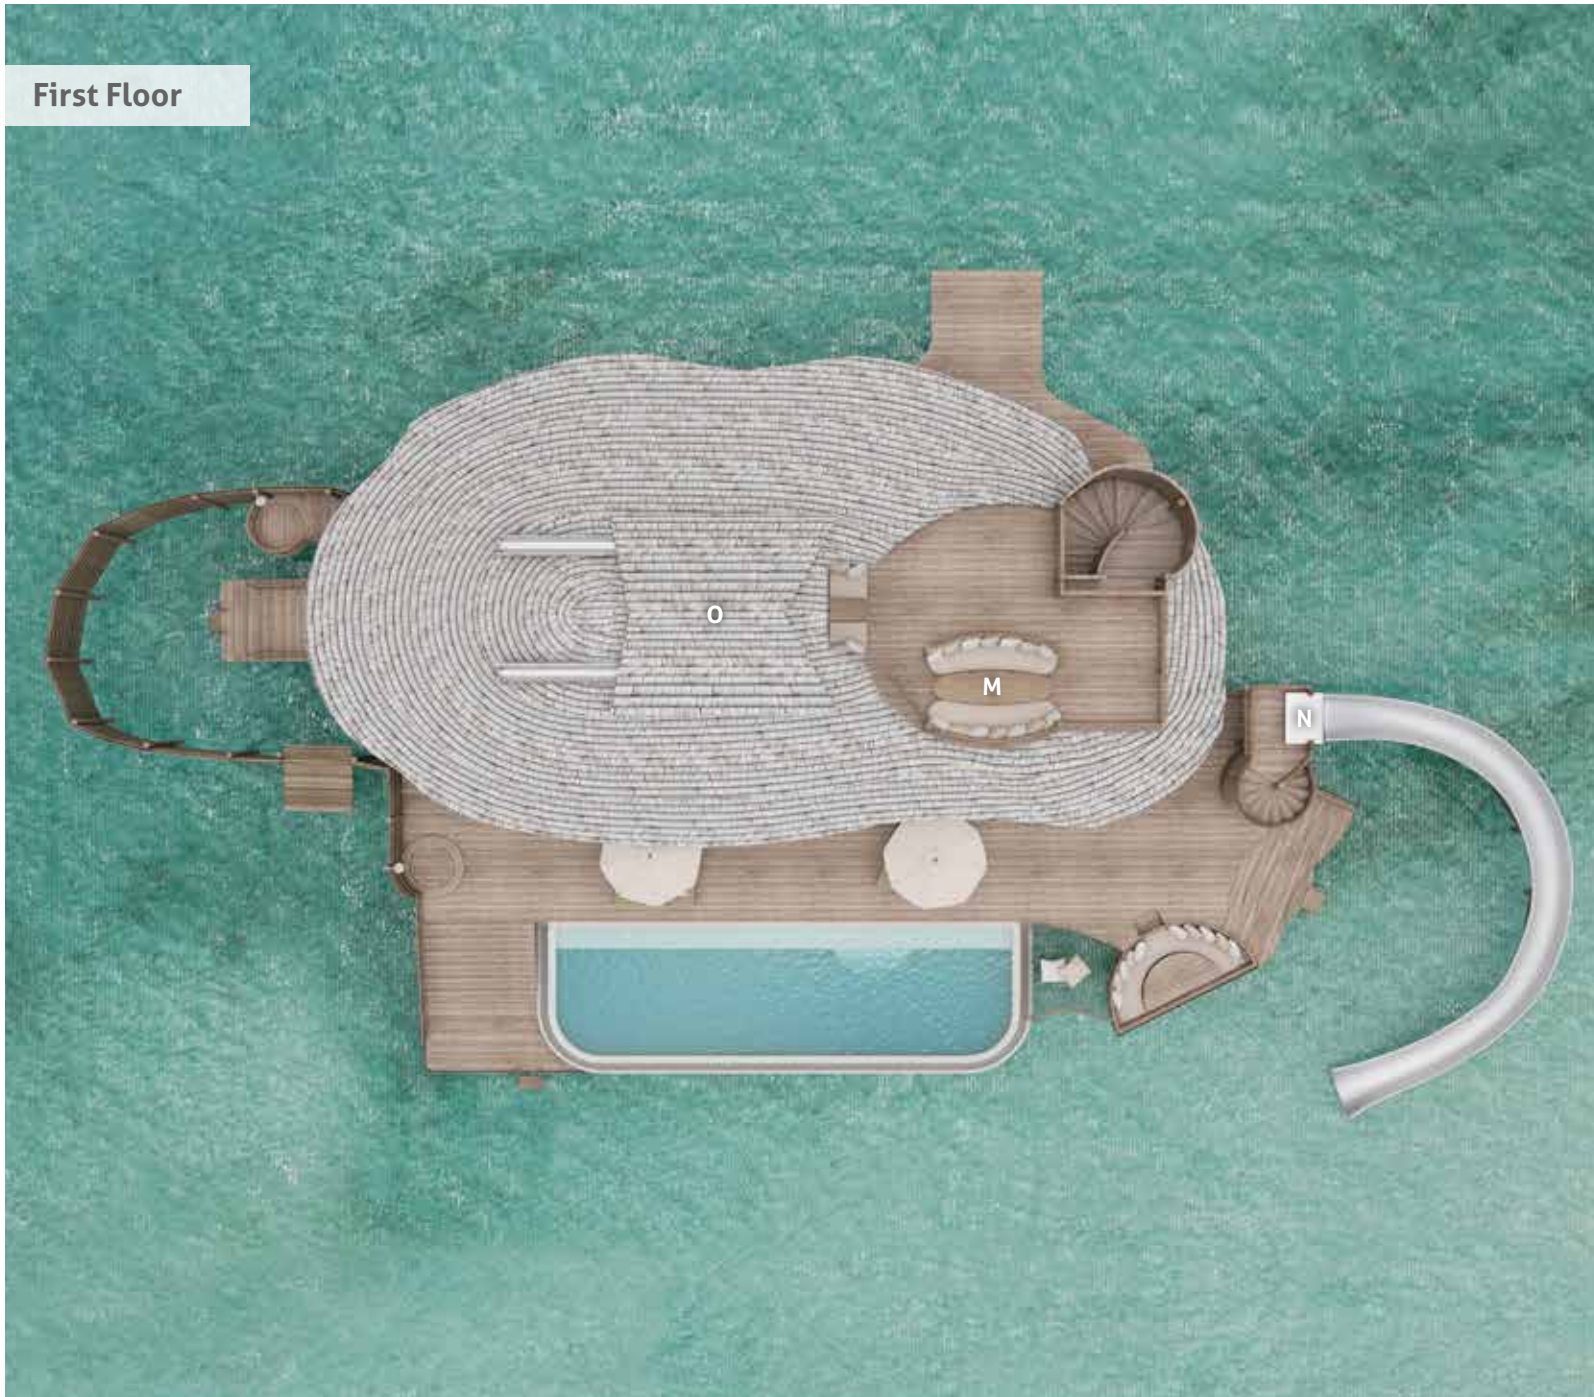

1 Bedroom Water Retreat with Slide

Total Area - 585 sqm. / 6,292 sq.ft. | Max. Occupancy – two adults and two children

Accessed from the main island by a curved jetty, the 1 Bedroom Water Retreat with Slide is perched directly over the clear waters of the Indian Ocean. With chic and understated décor inspired by the sea, the expansive villa features a light-filled, spacious living area, with nearby pantry and minibar. The large master bedroom has a king-sized bed, over which a retractable roof offers an incredible view of the night sky. There is also a dressing room, en-suite bathroom and adjacent children's sleeping area.

From the deck, take a cooling dip in the private pool, step directly into the balmy sea, or take the plunge from the villa's own slide. The spacious al fresco living space includes comfortable loungers, a sunken seating area and catamaran nets over the ocean, as well as a private and secluded outdoor bathroom with an outdoor bath and shower, and direct access to and from the sea. On the upper level, a large deck includes a sheltered dining sala and comfortable oversized day bed.

All the luxurious details

- Overwater villa with a retractable roof
- One spacious master bedroom, with adjoining children's sleeping area, en-suite dressing room and bathroom
- Ground-floor living room
- Upper deck with dining sala and daybed
- Outdoor bathroom with direct ocean access
- Water slide from deck into the sea below
- Private pool
- Outdoor deck and seating area with sun loungers
- Sunken seating area
- Pantry with minibar, espresso machine and in-villa wine fridge
- Bicycles or tricycles for every guest
- WiFi, flat-screen TV
- PLH Italia lighting system
- In-villa safe, air conditioning and fans
- Barefoot Butler service

First Floor

- M Dining Sala
- N Slide
- O Retractable Roof