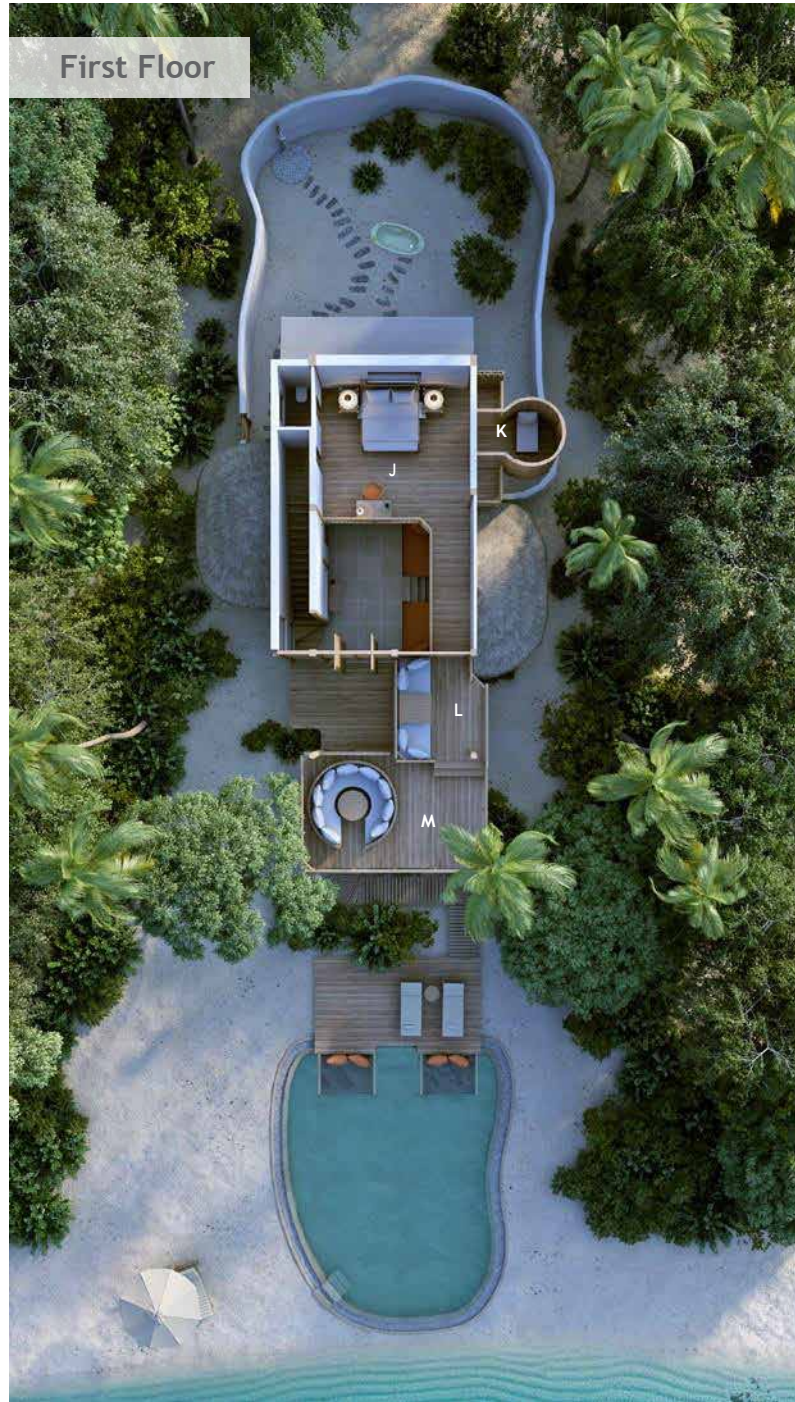

Crusoe Suite with Pool (Villa 17)

One bedroom

Total area 306 sqm. / 3,297 sq.ft. | Max Occupancy – two adults and two children or three adults

Tucked comfortably into the natural line of trees, these luxury Crusoe Villa Suites add a modern twist to the Castaway experience. Maldivian jungle surrounds you, while the warm sands of the beach are within touching distance. Spend the day relaxing on the suspended seating area jutting over your salt water swimming pool.

All the luxurious details

- Double-storey villa with upstairs observation deck
- Bedroom with king size bed and en suite toilet on the first floor
- Living room on ground floor with large daybed
- Private pool
- Mini Bar with Wine Cooler
- Open-air bathroom with large bathtub and two separate showers
- Gangway with ropes leading to upstairs terrace
- Dining table and large daybed for two on terrace
- Private outside sitting area with sun loungers
- Overhead fan, air conditioning and personal safe
- DVD player and Bose Hi-fi system with docking station for personal iPods
- Bicycles are provided for all villas
- Wi-Fi connection is provided in villa on request
- Barefoot Butler service for all villas
- IDD telephones

For reservations please contact:

T: +91 124 4511000

E: reservations@soneva.com

soneva.com

Ground Floor

First Floor

- A Entrance
- B Pool
- C Catamaran Net
- D Daybed
- E Swing
- F Living Room
- G Dressing Area
- H Bathroom
- I Outdoor Bathroom
- J Bedroom
- K Children's Bedroom
- L Daybed
- M Upper Floor Outdoor Terrace