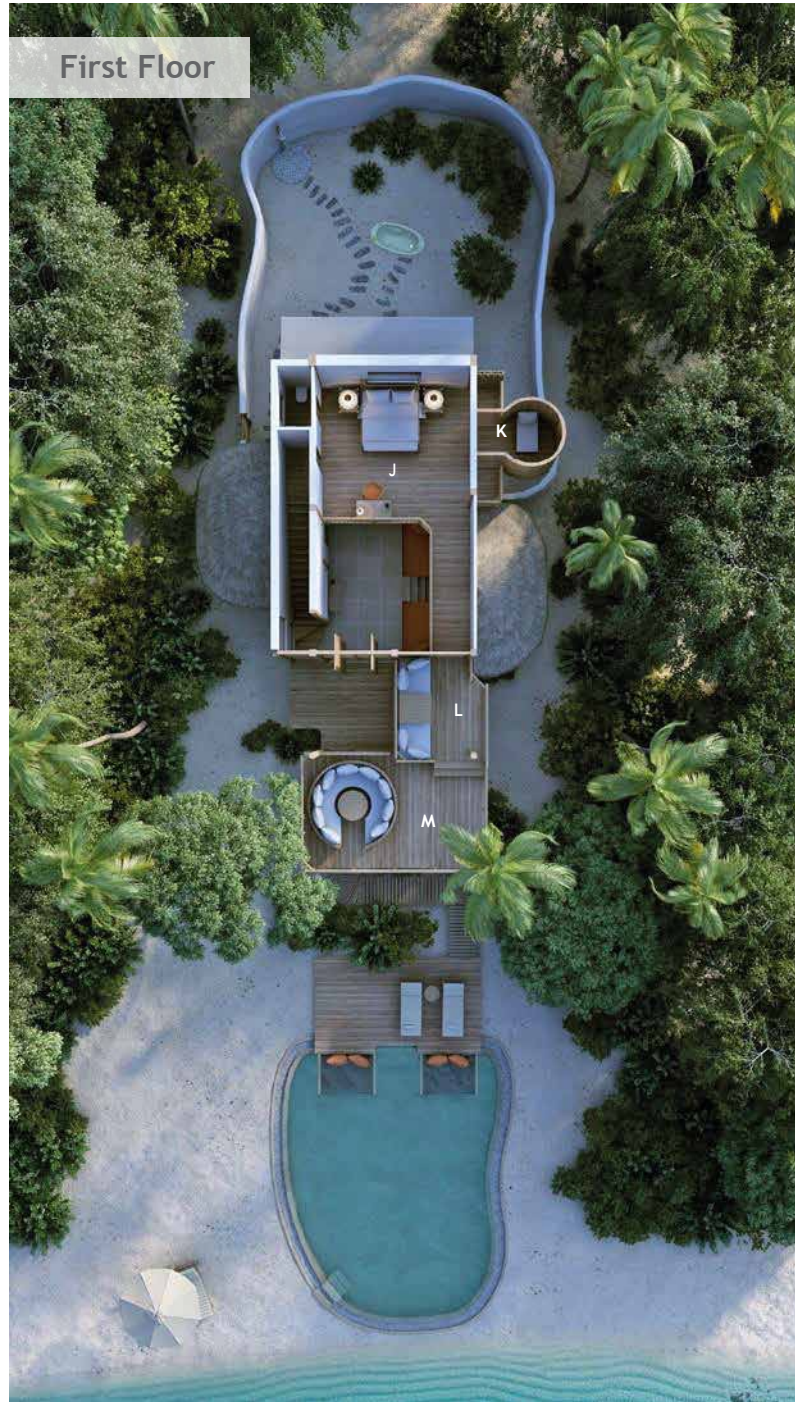

Crusoe Suite with Pool (Villa 16)

One bedroom

Total area 306 sqm. / 3,297 sq.ft. | Max Occupancy – two adults and two children or three adults

Tucked comfortably into the natural line of trees, these luxury Crusoe Villa Suites add a modern twist to the castaway experience. Maldivian jungle surrounds you, while the warm sands of the beach are within touching distance. Spend the day relaxing on the suspended seating area jutting over your salt water swimming pool.

All the luxurious details

- Double-storey villa with upstairs observation deck
- Bedroom with king size bed and en suite toilet on the first floor
- Living room on ground floor with large daybed
- Private pool
- Mini Bar with Wine Cooler
- Open-air bathroom with large bathtub and two separate showers
- Gangway with ropes leading to upstairs terrace
- Dining table and large daybed for two on terrace
- Private outside sitting area with sun loungers
- Overhead fan, air conditioning and personal safe
- DVD player and Bose Hi-fi system with docking station for personal iPods
- Bicycles are provided for all villas
- Wi-Fi connection is provided in villa on request
- Barefoot Butler service for all villas
- IDD telephones

For reservations please contact:

T: +91 124 4511000

E: reservations@soneva.com

soneva.com

Ground Floor

First Floor

- A Entrance
- B Pool
- C CatamaranNet
- D Daybed
- E Swing
- F Living Room
- G Dressing Area
- H Bathroom
- I Outdoor Bathroom
- J Bedroom
- K Children's Bedroom
- L Daybed
- M Upper Floor Outdoor Terrace